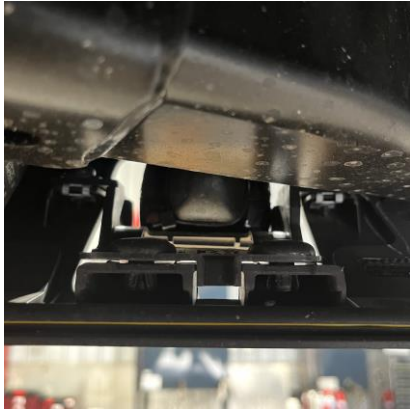

PHOTO 2

TLR Products
65 Northville Drive
Barnsley NSW 2278

hello@tlrproducts.com.au
www.tlrproducts.com.au

instagram.com/tlrproducts
facebook.com/tlrproducts