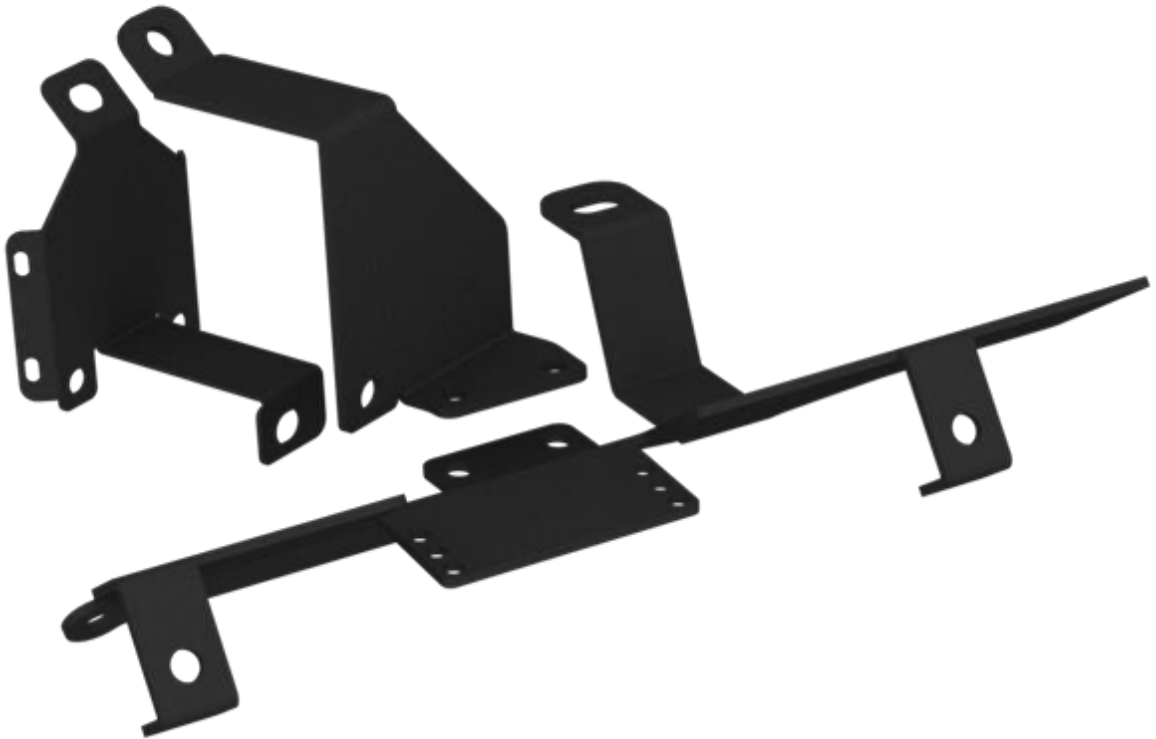

MULTI TRAILER 4 PLUG BRACKET

TLR714002

SUITED TO:
FORD EVEREST NEXT-GEN SERIES

PRE-INSTALLATION

Read through this installation guide before proceeding.

Fitting time is approx. 40 minutes.

Basic spanner and socket set, Allen keys, Torx set

FITTING KIT	
QUANTITY	PART
1	TLR714002-1
1	TLR714002-2
1	TLR714002-3
1	TLR710010 Camera Plug Bracket
4	TLR710008 Adapter Plate
2	M4 x 20 mm SS Pan Phillips Head
2	M4 x 15 mm SS Pan Phillips Head
8	M4 x 10 mm SS Pan Phillips Head
2	M4 SS Nyloc Nut
2	M6 x 20 mm SS Button Head Socket
2	M6 Nyloc Nut
4	M6 Flat Washer
2	M8 x 20 mm SS Button Head Socket
3	M8 SS Nyloc Nut
5	M8 SS Flat Washers
1	M8 Tag Bolt (SF08)

FITTING INSTRUCTIONS

1. Decide which plugs/ fittings and orientation you will use.
2. If fitting a reversing camera plug use supplied additional bracket, if using a Safety Dave style camera plug, fit connector to adaptor plate using a cable tie as per photo 1 and fit adapter plate to additional camera plug bracket.
3. Using supplied M4 hardware, mount additional plugs to the bracket in the orientation you have chosen.
4. Fit airbag valves in holes supplied.
5. Lower and remove spare wheel.
6. Remove OEM trailer plug from OEM plastic mounting cradle and remove plastic cradle from vehicle, you will need to release the 2 lower push clips and remove 2 mounting bolts as shown in photo.
7. Place 3 mm towbar bracket over towbar area shown and loosely fit 1.5 mm clamping bracket as shown.
8. Locate Tag Bolt through end of towbar opening and loosely fit main mounting bracket using the installed tag bolt and supplied M6 hardware as per photo.
9. Tighten all mounting bolts and fit 7/12 pin plug to the allocated location using supplied M4 mounting hardware.

NOTE:

This TLR Products bracket allows for mounting 7/12 pin, 2 x Anderson plugs, 1 x camera outlet, airbags, trailer break away.

We recommend doing all the wiring before mounting bracket to the vehicle.