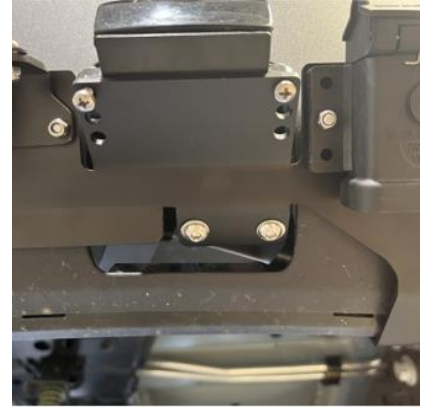

PHOTO 7

TLR Products
65 Northville Drive
Barnsley NSW 2278

hello@tlrproducts.com.au
www.tlrproducts.com.au

instagram.com/tlrproducts
facebook.com/tlrproducts