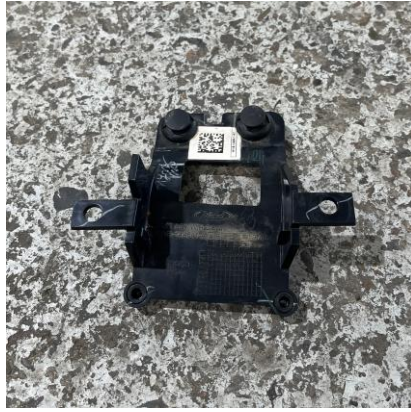

PHOTO 3

TLR Products
65 Northville Drive
Barnsley NSW 2278

hello@tlrproducts.com.au
www.tlrproducts.com.au

instagram.com/tlrproducts
facebook.com/tlrproducts